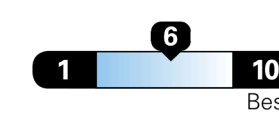

Smog Rating (tailpipe only)

This vehicle emits 322 grams CO₂ per mile. The best emits 0 grams per mile (tailpipe only). Producing and distributing fuel also create emissions; learn more at fueleconomy.gov.

Actual results will vary for many reasons, including driving conditions and how you drive and maintain your vehicle. The average new vehicle gets 29 MPG and costs $8,500 to fuel over 5 years. Cost estimates are based on 15,000 miles per year at $ 3.30 per gallon. MPGe is miles per gasoline gallon equivalent. Vehicle emissions are a significant cause of climate change and smog.

fueleconomy.gov

Calculate personalized estimates and compare vehicles