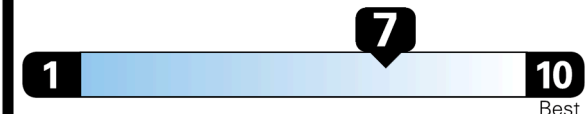

Small SUVs range from 14 to 125 MPG. The best vehicle rates 146 MPGe.

You save \$1,500
in fuel costs over 5 years compared to the average new vehicle.

Annual fuel cost
\$1,400

Fuel Economy & Greenhouse Gas Rating (tailpipe only)