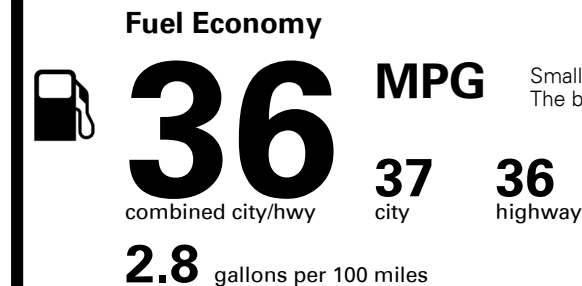

Inland Freight & Handling : \$1,600.00
Total Price : **\$51,060.00**

Proudly Supporting Hyundai Hope On Wheels and the Fight Against Pediatric Cancer Since 1998

Fuel Economy and Environment

Gasoline Vehicle

Small SUVs range from 14 to 125 MPG. The best vehicle rates 146 MPGe.

You save \$1,500
in fuel costs over 5 years compared to the average new vehicle.

Annual fuel cost
\$1,400

Fuel Economy & Greenhouse Gas Rating (tailpipe only)