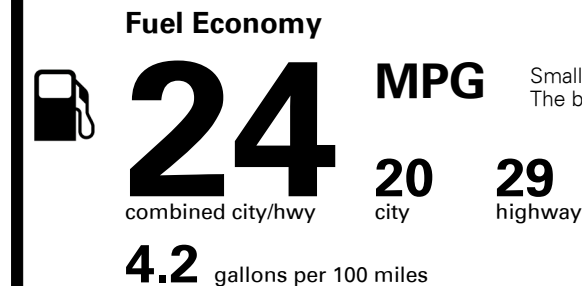

Inland Freight & Handling : \$1,600.00
Total Price : **\$51,255.00**

Proudly Supporting Hyundai Hope On Wheels and the Fight Against Pediatric Cancer Since 1998

Fuel Economy and Environment

Gasoline Vehicle

Small SUVs range from 14 to 125 MPG. The best vehicle rates 146 MPGe.

You spend \$1,750 more in fuel costs over 5 years compared to the average new vehicle.

Annual fuel cost \$2,050

Fuel Economy & Greenhouse Gas Rating (tailpipe only)