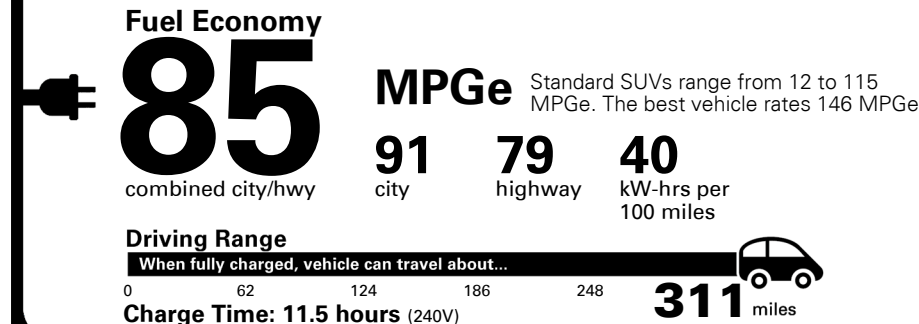

EXTERIOR

- 21" Alloy Wheels
- Panoramic Sunroof
- Automatic LED Headlights, Daytime Running Lights & Taillights

COMFORT & CONVENIENCE(cont.)

- Auto-Dimming Rearview Mirror w/ HomeLink®
- Hands-Free Smart Power Liftgate w/ Auto Open
- 12.3" Digital Instrument Cluster
- Ambient Interior Lighting
- Sliding Front Center Console
- Rear Side Window Sunshades
- Front & Rear USB Ports
- Vehicle to Load (V2L) 120V Interior Outlet
- Tire Mobility Kit (in lieu of spare tire)

MULTIMEDIA & CONNECTIVITY

- 12.3" Navigation System w/ AM/FM/HD Radio™
- SiriusXM® Radio w/ 90-Day trial subscription; not available in AK & HI
- Bose® Premium Audio
- Wireless Android Auto™ & Apple CarPlay®
- Wireless Phone Charger
- Hyundai Digital Key
- Bluelink+ All-Inclusive Connected Services (enrollment required)
- Wi-Fi Hotspot (trial w/ Bluelink®)

Full Battery Charge

Manufacturer's Suggested Retail Price: **$71,250.00**

ADDED FEATURES:

- *CYBER GRAY(C5G) Paint $500.00
- *Cargo Blocks $30.00
- *Carpeted Floor Mats $245.00
- *Cargo Net $60.00
- *First Aid Kit $45.00
- *All Season Fitted Liners $280.00
- *Severe Weather Kit $80.00

Inland Freight & Handling : $1,600.00
Total Price : **$74,090.00**

Proudly Supporting Hyundai Hope On Wheels and the Fight Against Pediatric Cancer Since 1998.

Fuel Economy and Environment

Electric Vehicle

You save $3,500 in fuel costs over 5 years compared to the average new vehicle.

Annual fuel cost $1,000

Fuel Economy & Greenhouse Gas Rating (tailpipe only)

Smog Rating (tailpipe only)

This vehicle emits 0 grams CO₂ per mile. The best emits 0 grams per mile (tailpipe only). Does not include emission from generating electricity; learn more at fueleconomy.gov.

Actual results will vary for many reasons, including driving conditions and how you drive and maintain your vehicle. The average new vehicle gets 29 MPG and costs $8,500 to fuel over 5 years. Cost estimates are based on 15,000 miles per year at $0.17 per kW-hr. MPGe is miles per gasoline gallon equivalent. Vehicle emissions are a significant cause of climate change and smog.

fueleconomy.gov

Calculate personalized estimates and compare vehicles

Manufacturer's suggested retail price includes manufacturer's recommended pre-delivery service. Gasoline license and title fees state and local taxes and dealer installed options and accessories are not included in the manufacturer's suggested retail price. This label has been affixed to this vehicle by Hyundai Motor America, pursuant to the requirements of 15 U.S.C. 1231 et seq. which prohibits its removal or alteration prior to delivery to the ultimate purchaser.

PARTS CONTENT INFORMATION FOR VEHICLE IN THIS CARLINE:
U.S./CANADIAN PARTS CONTENT: 60 %
MAJOR SOURCES OF FOREIGN PARTS CONTENT: KOREA: 26 %

Note: Parts content does not include final assembly, distribution, or other non-parts costs.
FOR THIS VEHICLE:

FINAL ASSEMBLY POINT: ELLABELL, GEORGIA, U.S.A
COUNTRY OF ORIGIN:
ENGINE: U.S.A
TRANSMISSION: U.S.A

344 A