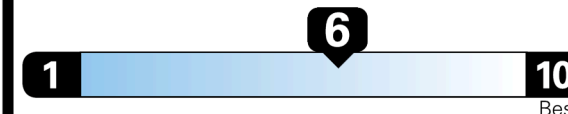

EPA DOT Fuel Economy and Environment

Gasoline Vehicle

Fuel Economy

31 MPG
combined city/hwy

31 MPG
city

32 MPG
highway

3.2 gallons per 100 miles

Standard SUVs range from 12 to 115 MPG. The best vehicle rates 146 MPGe.

You save $500
in fuel costs over 5 years compared to the average new vehicle.

Annual fuel cost
$1,600

Fuel Economy & Greenhouse Gas Rating (tailpipe only)